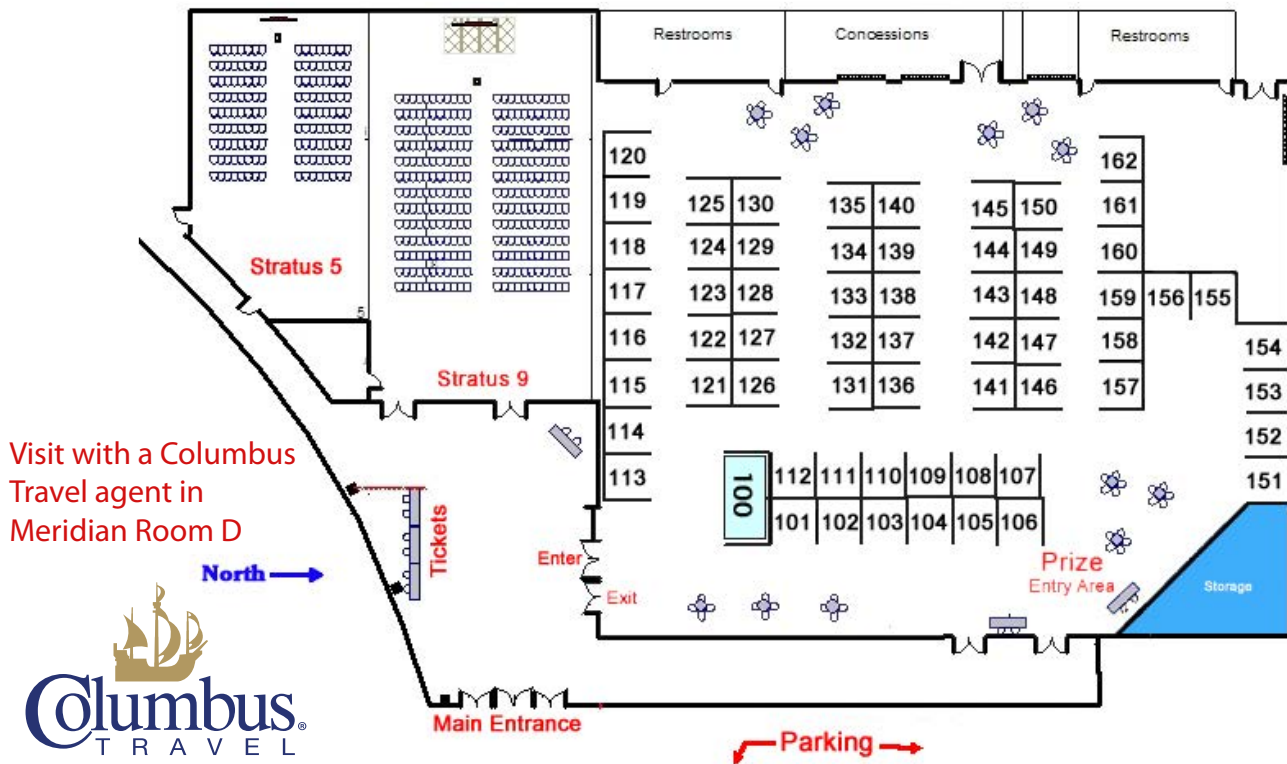

TRAVEL EXPO

Back Your Bags

100 – COLUMBUS TRAVEL

- 101 – Funjet Vacations/Southwest Vacations
- 102 – Norwegian Cruise Line
- 103 – Latin America Destinations
- 104 – Globus/Cosmos Tours/Avalon Waterways
- 105 – Princess Cruises
- 106 – Goway (Australia/New Zealand/Tahiti)
- 107 – Royal Caribbean Cruise Line
- 108 – Delta Vacations
- 109 – Viking River Cruises
- 110 – Disney Cruise Line
- 111 – Celebrity Cruise Line
- 112 – Karisma Hotels and Resorts
- 113 – Dick Jensen & Alan McKay Tours
- 114 – Perfect Light
- 115 – Travelex Travel Protection
- 116 – Barcelo Hotels
- 117 – Clip Hanger
- 118 – Palace Resorts
- 119 – Hawaiian Hotels
- 120 – Laura Bellas
- 121 – Polynesian Cultural Center/Courtyard Laie
- 122 – RIU Hotels and Resorts
- 123 – Outrigger Hotels and Resorts
- 124 – Oasis Resorts
- 125 – Shoshone Bannock Hotel
- 126 – Puerto Vallarta Tourism Board
- 127 – Condominium Rentals Hawaii
- 128 – Easy Adventure Company
- 129 – Avanti Destination
- 130 – Playa Resorts
- 131 – Star Clippers
- 132 – St. Petersburg Tour Company
- 133 – Cistrip Family Travel Peru